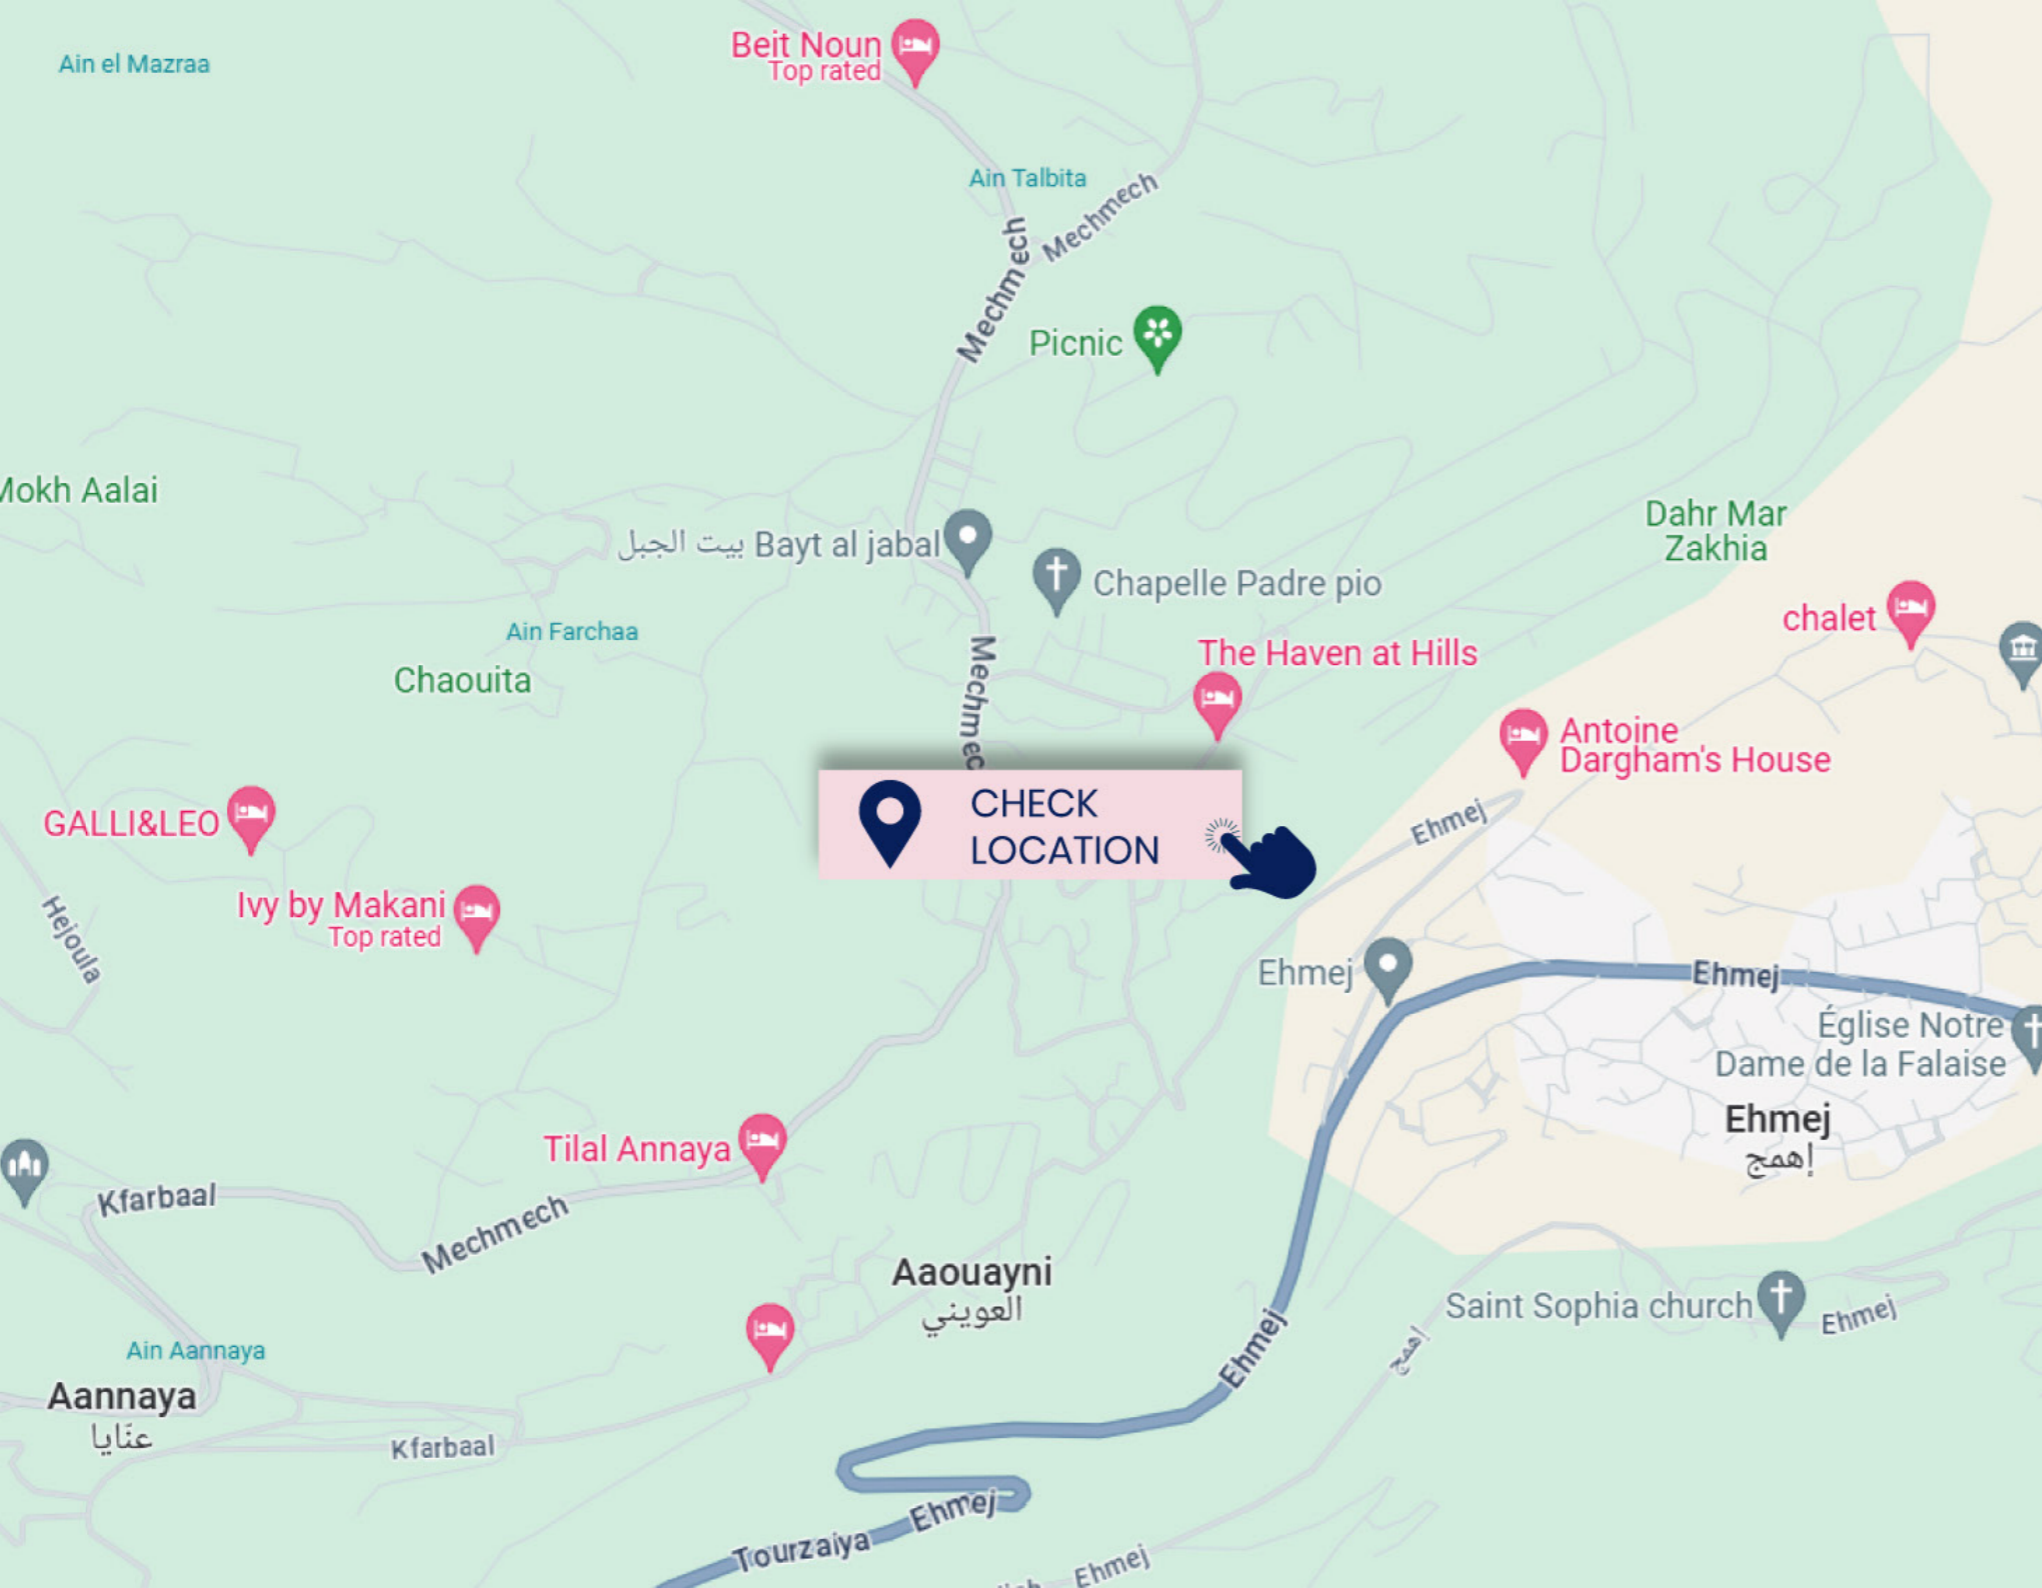

**TWIN VILLA
BLOCK D**

TWIN VILLA
BLOCK A

TWIN VILLA
BLOCK B

TWIN VILLA
BLOCK C

TWIN VILLA
BLOCK D

30

MINUTES FROM JBEIL
TO OMNIA

25