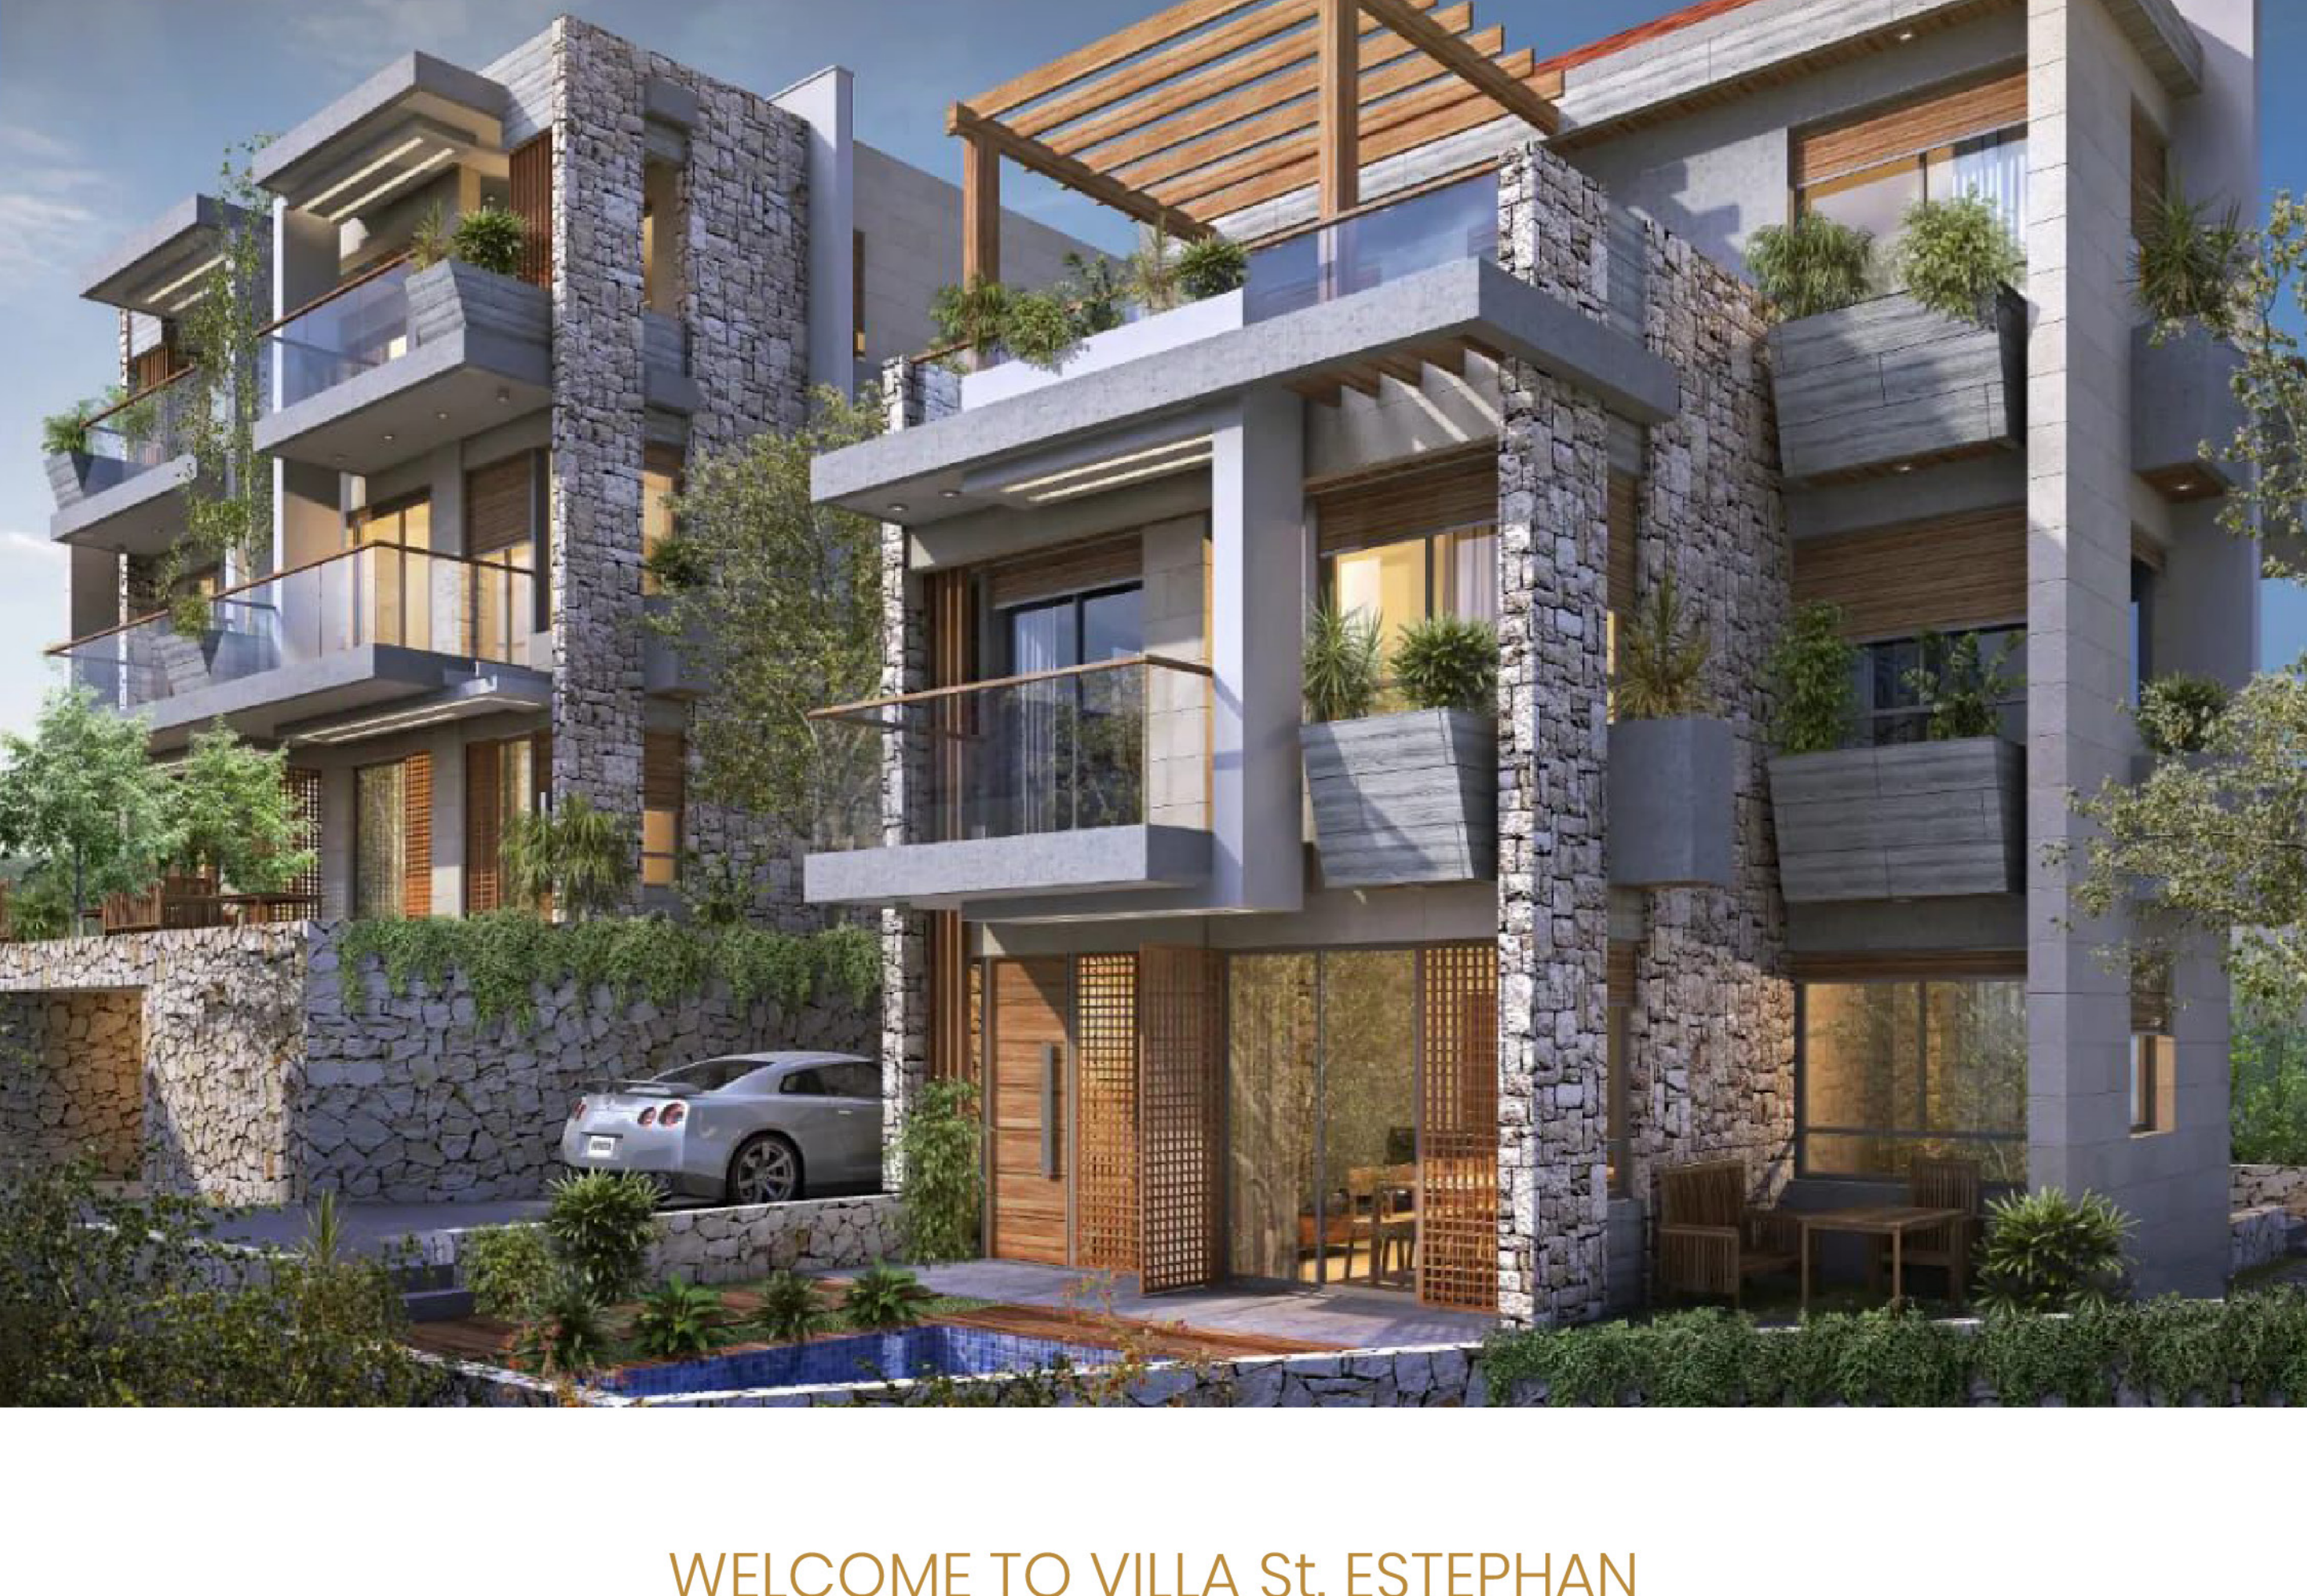

Villa St. Estephan

Where silence whispers

WELCOME TO VILLA St. ESTEPHAN

PROJECT OVERVIEW

VIBRANT LIVING

Welcome to a lifestyle of relaxation at our residential villa project in the enchanting locale of **LEHFED**.

MODERN LIVING

Each villa is designed to blend luxury with comfort, providing a peaceful retreat surrounded by nature's beauty.

WHAT TO FIND IN VILLA St. ESTEPHAN?

FEATURES & AMENITIES

- ✓ Living within a nature
- ✓ Easy access for all
- ✓ Swimming Pool
- ✓ Parking spaces
- ✓ Terraces & Gardens
- ✓ Roofs